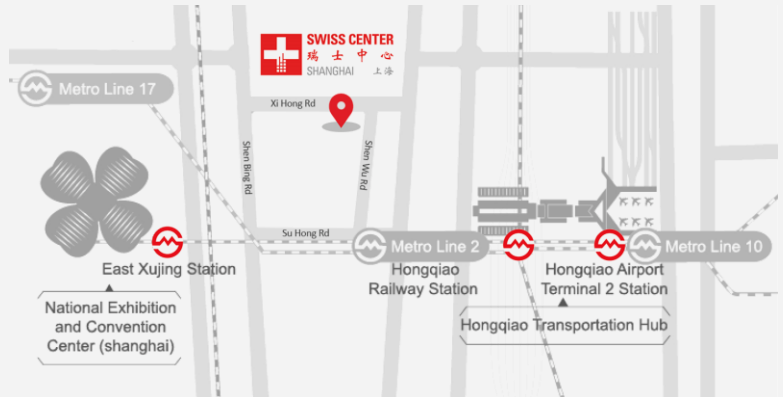

## Area Amenities

- Located in close proximity to Hongqiao Railway Station (1km) & Hongqiao Airport Terminal 2 (1.75km)
- One block from National Exhibition and Convention Center (Shanghai)
- Easy access to Metro Line 2, 10 and Elevated Roads
- Within walking distance to restaurants, hotels, banks, and shopping